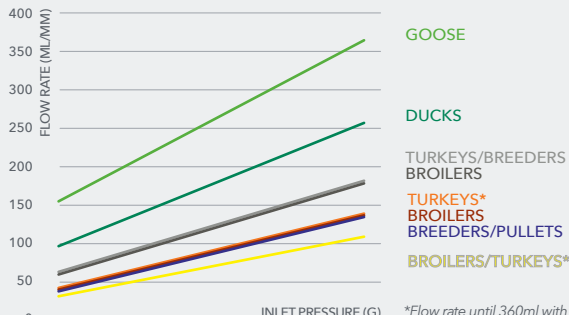

TURKEY HEAVY FINISH GM

SNAP ON PLUG

HIGH PRESSURE REGULATOR 0 TO 250G

Versatility production ▶ allows a flow rate of 40 ml up to 360 ml with the yellow and orange nipples for turkey drinkers

NIPPLES FLOW RATES

*Flow rate until 360ml with the high pressure regulator at 250G with the yellow and orange nipples

TECHNICAL CHARACTERISTICS

- ▶ Nipple with 2 moving parts to ensure a good seal
- ▶ Clip-on installation of the components
- ▶ One touch of the activating pin provides water to day old chick
- ▶ PVC pipe for water supply > easy to clean
- ▶ Aluminum profile for suspension
- ▶ Stainless steel pin
- ▶ Double sealing to guaranty leak free